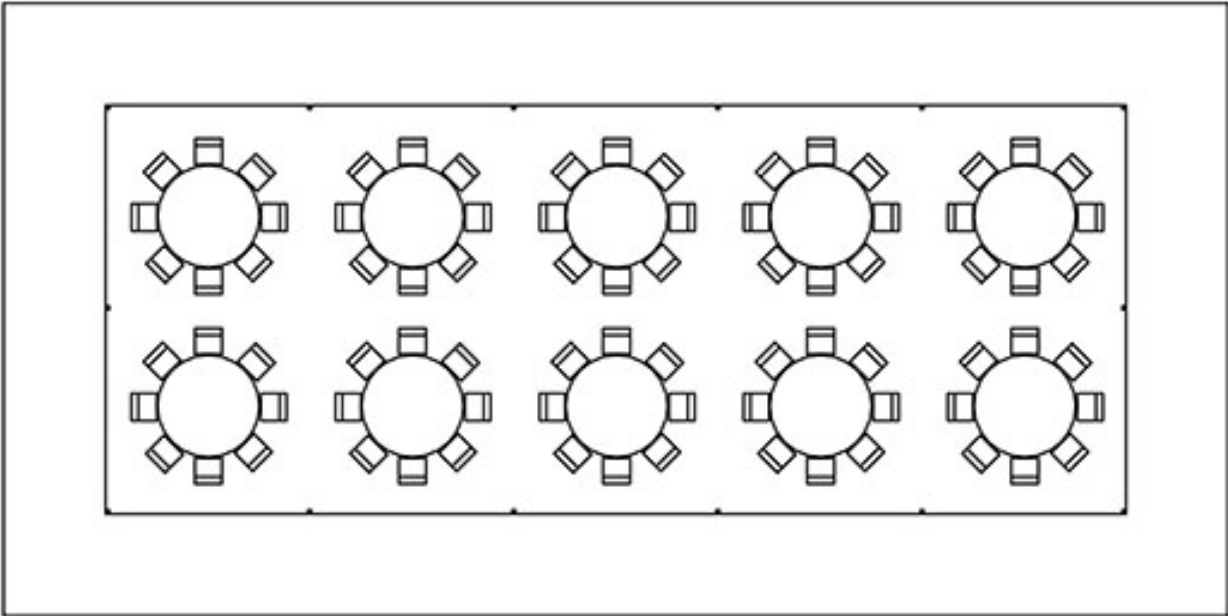

# 20X40 TENT

10-6' Tables 80 Chairs

12-6' Tables 96 Chairs

10-60" Tables 80 Chairs

10-8' Tables 100 Chairs

10-8' Tables 100 Chairs

130 Chairs

**20X50 TENT**

**10- 60" ROUND TABLES – FITS 80 PEOPLE**

**10 – 8' BANQUET TABLES – FITS 100 PEOPLE**