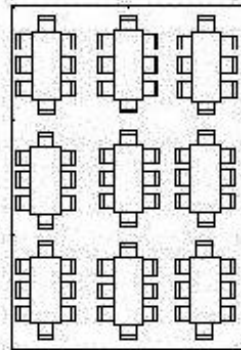

**CRAZY TUNA PARTY RENTALS**

**TENT SIZING AND TABLE CAPACITY CHART**

**12X20 TENT**

3 - 6' TABLES  
24 - CHAIRS

3 - 8' TABLES  
24 - CHAIRS

3 - 48" TABLES  
18 - CHAIRS

## 20X20 TENT

6-6' Tables 48 Chairs

8-6' Tables 52 Chairs

4-60" Tables 32 Chairs

5-8' Tables 48 Chairs

6-8' Tables 54 Chairs

# 20X30 TENT

8-6' Tables 64 Chairs

9-6' Tables 72 Chairs

6-60'' Tables 48 Chairs

7-8' Tables 70 Chairs

8-8' Tables 76 Chairs

100 Chairs

# 20X40 TENT

10-6' Tables 80 Chairs

12-6' Tables 96 Chairs

10-60" Tables 80 Chairs

10-8' Tables 100 Chairs

10-8' Tables 100 Chairs

130 Chairs

**20X50 TENT**