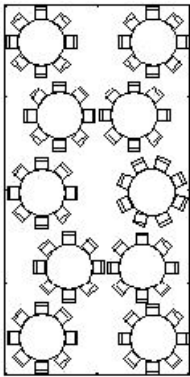

## 20X20 TENT

6-6' Tables 48 Chairs

8-6' Tables 52 Chairs

4-60" Tables 32 Chairs

5-8' Tables 48 Chairs

6-8' Tables 54 Chairs

# 20X30 TENT

8-6' Tables 64 Chairs

9-6' Tables 72 Chairs

6-60'' Tables 48 Chairs

7-8' Tables 70 Chairs

8-8' Tables 76 Chairs

100 Chairs

# 20X40 TENT

10-6' Tables 80 Chairs

12-6' Tables 96 Chairs

10-60" Tables 80 Chairs

10-8' Tables 100 Chairs

10-8' Tables 100 Chairs

130 Chairs

**20X50 TENT**

**10- 60" ROUND TABLES – FITS 80 PEOPLE**

**10 – 8' BANQUET TABLES – FITS 100 PEOPLE**