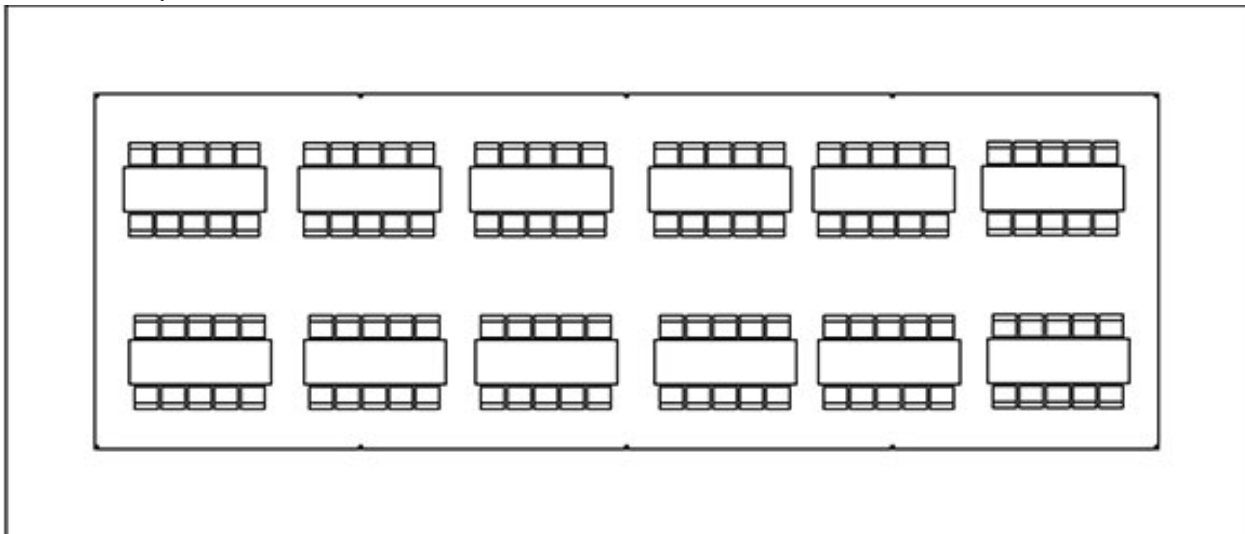

# 20X40 TENT

10-6' Tables 80 Chairs

12-6' Tables 96 Chairs

10-60" Tables 80 Chairs

10-8' Tables 100 Chairs

10-8' Tables 100 Chairs

130 Chairs

**20X50 TENT**

**10- 60" ROUND TABLES – FITS 80 PEOPLE**

**10 – 8' BANQUET TABLES – FITS 100 PEOPLE**

## 20X60 TENT

12- 60" ROUND TABLES – FITS 96 PEOPLE

12- 8' BANQUET TABLES – FITS 120 PEOPLE

THE ABOVE SEATING ARRANGEMENTS ARE BASIC GUIDELINES TO HELP YOU PLAN YOUR EVENT. PLEASE CONTACT OUR OFFICE FOR MORE INFORMATION. 951-318-5968 OR EMAIL US AT [crazytunapartyrentals@gmail.com](mailto:crazytunapartyrentals@gmail.com).