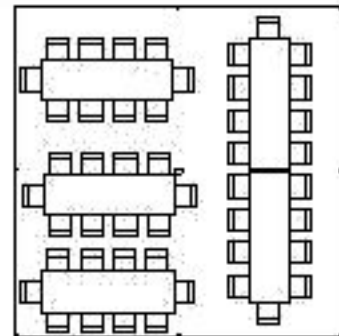

**CRAZY TUNA PARTY RENTALS**

**TENT SIZING AND TABLE CAPACITY CHART**

**12X20 TENT**

3 - 6' TABLES  
24 - CHAIRS

3 - 8' TABLES  
24 - CHAIRS

3 - 48" TABLES  
18 - CHAIRS

## 20X20 TENT

6-6' Tables 48 Chairs

8-6' Tables 52 Chairs

4-60" Tables 32 Chairs

5-8' Tables 48 Chairs

6-8' Tables 54 Chairs

# 20X30 TENT

8-6' Tables 64 Chairs

9-6' Tables 72 Chairs

6-60'' Tables 48 Chairs

7-8' Tables 70 Chairs

8-8' Tables 76 Chairs

100 Chairs

**10- 60" ROUND TABLES – FITS 80 PEOPLE**

**10 – 8' BANQUET TABLES – FITS 100 PEOPLE**