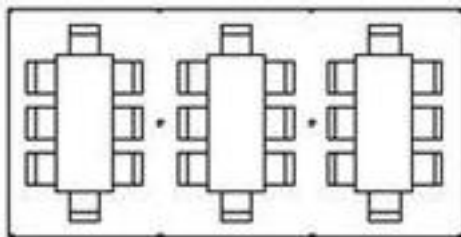

**CRAZY TUNA PARTY RENTALS**

**TENT SIZING AND TABLE CAPACITY CHART**

**12X20 TENT**

3 - 6' TABLES  
24 - CHAIRS

3 - 8' TABLES  
24 - CHAIRS

3 - 48" TABLES  
18 - CHAIRS

## 20X20 TENT

6-6' Tables 48 Chairs

8-6' Tables 52 Chairs

4-60" Tables 32 Chairs

5-8' Tables 48 Chairs

6-8' Tables 54 Chairs

# 20X30 TENT

8-6' Tables 64 Chairs

9-6' Tables 72 Chairs

6-60'' Tables 48 Chairs

7-8' Tables 70 Chairs

8-8' Tables 76 Chairs

100 Chairs

**10- 60" ROUND TABLES – FITS 80 PEOPLE**

**10 – 8' BANQUET TABLES – FITS 100 PEOPLE**