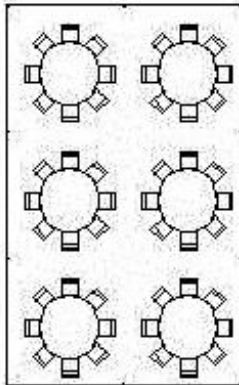

**CRAZY TUNA PARTY RENTALS**

**TENT SIZING AND TABLE CAPACITY CHART**

**12X20 TENT**

3 - 6' TABLES  
24 - CHAIRS

3 - 8' TABLES  
24 - CHAIRS

3 - 48" TABLES  
18 - CHAIRS

## 20X20 TENT

6-6' Tables 48 Chairs

8-6' Tables 52 Chairs

4-60" Tables 32 Chairs

5-8' Tables 48 Chairs

6-8' Tables 54 Chairs

# 20X30 TENT

8-6' Tables 64 Chairs

9-6' Tables 72 Chairs

6-60'' Tables 48 Chairs

7-8' Tables 70 Chairs

8-8' Tables 76 Chairs

100 Chairs

# 20X40 TENT

10-6' Tables 80 Chairs

12-6' Tables 96 Chairs

10-60" Tables 80 Chairs

10-8' Tables 100 Chairs

10-8' Tables 100 Chairs

130 Chairs

**20X50 TENT**