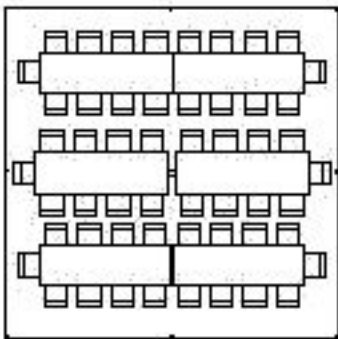

**CRAZY TUNA PARTY RENTALS**

**TENT SIZING AND TABLE CAPACITY CHART**

**12X20 TENT**

3 - 6' TABLES  
24 - CHAIRS

3 - 8' TABLES  
24 - CHAIRS

3 - 48" TABLES  
18 - CHAIRS

## 20X20 TENT

6-6' Tables 48 Chairs

8-6' Tables 52 Chairs

4-60" Tables 32 Chairs

5-8' Tables 48 Chairs

6-8' Tables 54 Chairs

# 20X30 TENT

8-6' Tables 64 Chairs

9-6' Tables 72 Chairs

6-60'' Tables 48 Chairs

7-8' Tables 70 Chairs

8-8' Tables 76 Chairs

100 Chairs

**10- 60" ROUND TABLES – FITS 80 PEOPLE**

**10 – 8' BANQUET TABLES – FITS 100 PEOPLE**