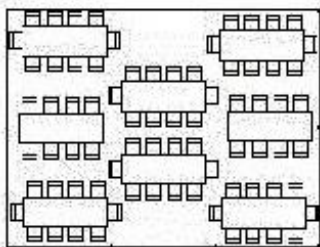

## 20X20 TENT

6-6' Tables 48 Chairs

8-6' Tables 52 Chairs

4-60" Tables 32 Chairs

5-8' Tables 48 Chairs

6-8' Tables 54 Chairs

# 20X30 TENT

8-6' Tables 64 Chairs

9-6' Tables 72 Chairs

6-60'' Tables 48 Chairs

7-8' Tables 70 Chairs

8-8' Tables 76 Chairs

100 Chairs

# 20X40 TENT

10-6' Tables 80 Chairs

12-6' Tables 96 Chairs

10-60" Tables 80 Chairs

10-8' Tables 100 Chairs

10-8' Tables 100 Chairs

130 Chairs

**20X50 TENT**

**10- 60" ROUND TABLES – FITS 80 PEOPLE**

**10 – 8' BANQUET TABLES – FITS 100 PEOPLE**