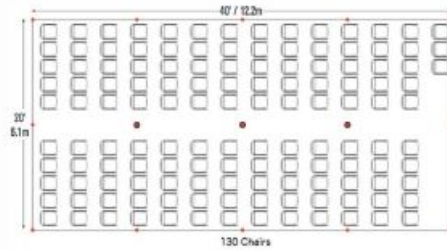

# 20X30 TENT

8-6' Tables 64 Chairs

9-6' Tables 72 Chairs

6-60'' Tables 48 Chairs

7-8' Tables 70 Chairs

8-8' Tables 76 Chairs

100 Chairs

# 20X40 TENT

10-6' Tables 80 Chairs

12-6' Tables 96 Chairs

10-60" Tables 80 Chairs

10-8' Tables 100 Chairs

10-8' Tables 100 Chairs

130 Chairs

**20X50 TENT**

**10- 60" ROUND TABLES – FITS 80 PEOPLE**

**10 – 8' BANQUET TABLES – FITS 100 PEOPLE**

## 20X60 TENT

12- 60" ROUND TABLES – FITS 96 PEOPLE

12- 8' BANQUET TABLES – FITS 120 PEOPLE

THE ABOVE SEATING ARRANGEMENTS ARE BASIC GUIDELINES TO HELP YOU PLAN YOUR EVENT. PLEASE CONTACT OUR OFFICE FOR MORE INFORMATION. 951-318-5968 OR EMAIL US AT [crazytunapartyrentals@gmail.com](mailto:crazytunapartyrentals@gmail.com).