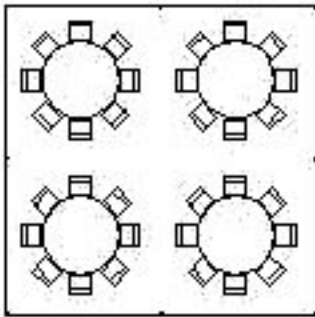

**CRAZY TUNA PARTY RENTALS**

**TENT SIZING AND TABLE CAPACITY CHART**

**12X20 TENT**

3 - 6' TABLES  
24 - CHAIRS

3 - 8' TABLES  
24 - CHAIRS

3 - 48" TABLES  
18 - CHAIRS

## 20X20 TENT

6-6' Tables 48 Chairs

8-6' Tables 52 Chairs

4-60" Tables 32 Chairs

5-8' Tables 48 Chairs

6-8' Tables 54 Chairs

# 20X30 TENT

8-6' Tables 64 Chairs

9-6' Tables 72 Chairs

6-60'' Tables 48 Chairs

7-8' Tables 70 Chairs

8-8' Tables 76 Chairs

100 Chairs

**10- 60" ROUND TABLES – FITS 80 PEOPLE**

**10 – 8' BANQUET TABLES – FITS 100 PEOPLE**