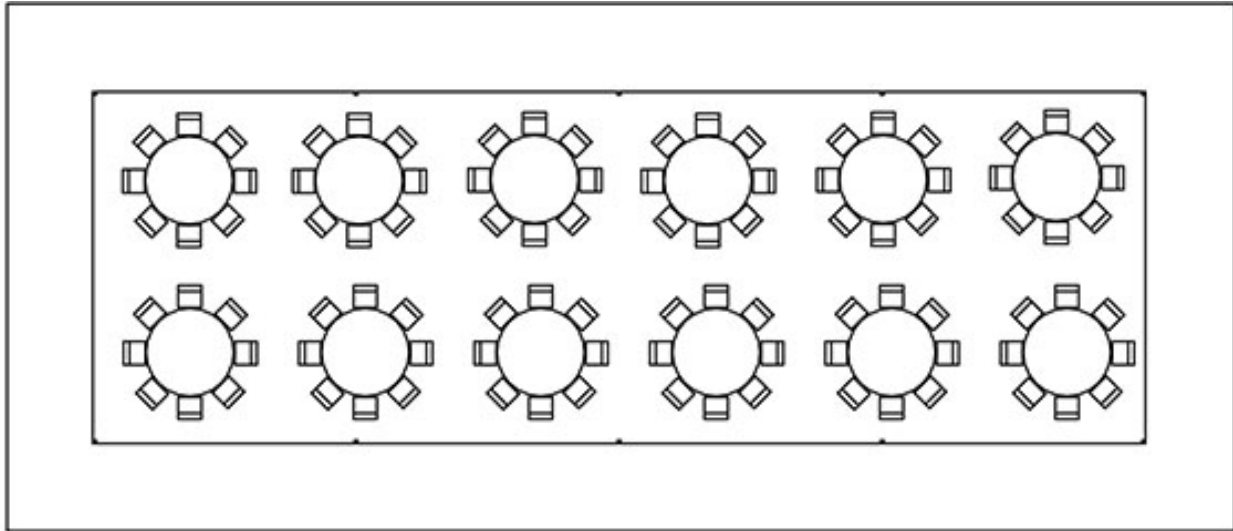

# 20X40 TENT

10-6' Tables 80 Chairs

12-6' Tables 96 Chairs

10-60" Tables 80 Chairs

10-8' Tables 100 Chairs

10-8' Tables 100 Chairs

130 Chairs

**20X50 TENT**

**10- 60" ROUND TABLES – FITS 80 PEOPLE**

**10 – 8' BANQUET TABLES – FITS 100 PEOPLE**

## 20X60 TENT

12- 60" ROUND TABLES – FITS 96 PEOPLE

12- 8' BANQUET TABLES – FITS 120 PEOPLE

THE ABOVE SEATING ARRANGEMENTS ARE BASIC GUIDELINES TO HELP YOU PLAN YOUR EVENT. PLEASE CONTACT OUR OFFICE FOR MORE INFORMATION. 951-318-5968 OR EMAIL US AT [crazytunapartyrentals@gmail.com](mailto:crazytunapartyrentals@gmail.com).