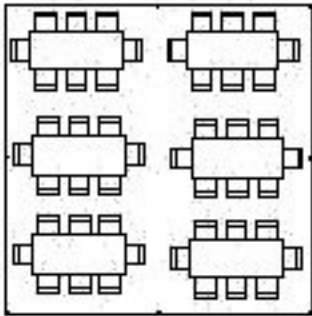

**CRAZY TUNA PARTY RENTALS**

**TENT SIZING AND TABLE CAPACITY CHART**

**12X20 TENT**

3 - 6' TABLES  
24 - CHAIRS

3 - 8' TABLES  
24 - CHAIRS

3 - 48" TABLES  
18 - CHAIRS

## 20X20 TENT

6-6' Tables 48 Chairs

8-6' Tables 52 Chairs

4-60" Tables 32 Chairs

5-8' Tables 48 Chairs

6-8' Tables 54 Chairs

# 20X30 TENT

8-6' Tables 64 Chairs

9-6' Tables 72 Chairs

6-60'' Tables 48 Chairs

7-8' Tables 70 Chairs

8-8' Tables 76 Chairs

100 Chairs

**10- 60" ROUND TABLES – FITS 80 PEOPLE**

**10 – 8' BANQUET TABLES – FITS 100 PEOPLE**