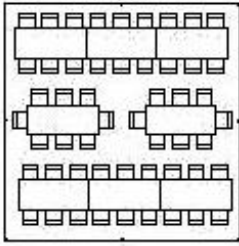

**CRAZY TUNA PARTY RENTALS**

**TENT SIZING AND TABLE CAPACITY CHART**

**12X20 TENT**

3 - 6' TABLES  
24 - CHAIRS

3 - 8' TABLES  
24 - CHAIRS

3 - 48" TABLES  
18 - CHAIRS

## 20X20 TENT

6-6' Tables 48 Chairs

8-6' Tables 52 Chairs

4-60" Tables 32 Chairs

5-8' Tables 48 Chairs

6-8' Tables 54 Chairs

# 20X30 TENT

8-6' Tables 64 Chairs

9-6' Tables 72 Chairs

6-60'' Tables 48 Chairs

7-8' Tables 70 Chairs

8-8' Tables 76 Chairs

100 Chairs

**10- 60" ROUND TABLES – FITS 80 PEOPLE**

**10 – 8' BANQUET TABLES – FITS 100 PEOPLE**