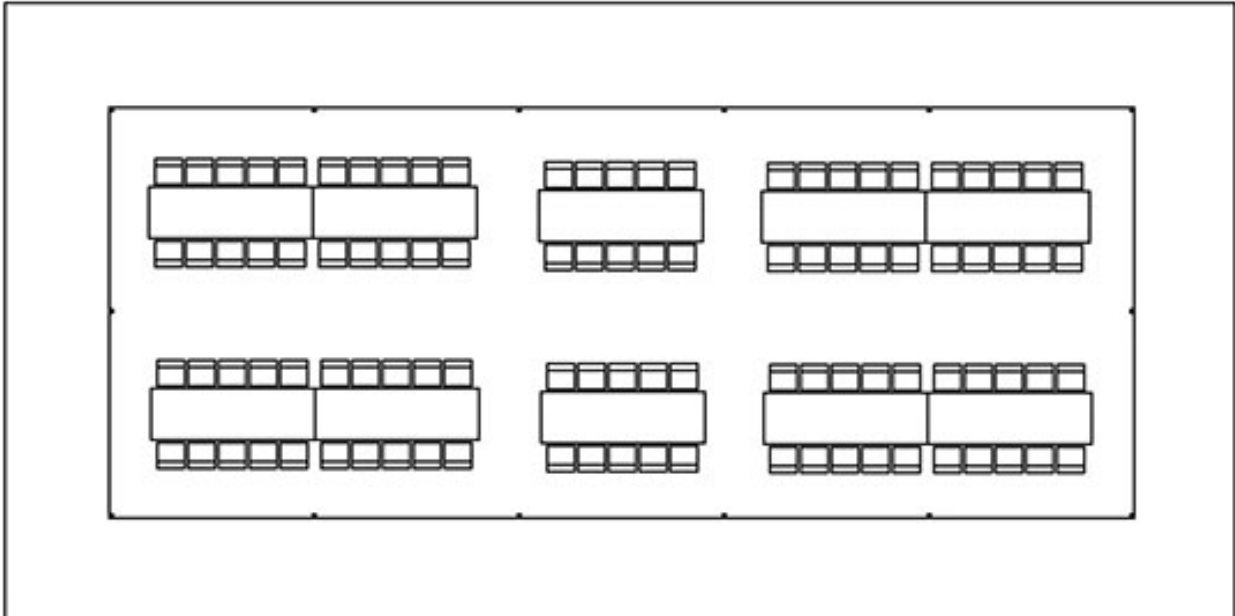

# 20X30 TENT

8-6' Tables 64 Chairs

9-6' Tables 72 Chairs

6-60'' Tables 48 Chairs

7-8' Tables 70 Chairs

8-8' Tables 76 Chairs

100 Chairs

# 20X40 TENT

10-6' Tables 80 Chairs

12-6' Tables 96 Chairs

10-60" Tables 80 Chairs

10-8' Tables 100 Chairs

10-8' Tables 100 Chairs

130 Chairs

**20X50 TENT**

**10- 60" ROUND TABLES – FITS 80 PEOPLE**

**10 – 8' BANQUET TABLES – FITS 100 PEOPLE**

## 20X60 TENT

12- 60" ROUND TABLES – FITS 96 PEOPLE

12- 8' BANQUET TABLES – FITS 120 PEOPLE

THE ABOVE SEATING ARRANGEMENTS ARE BASIC GUIDELINES TO HELP YOU PLAN YOUR EVENT. PLEASE CONTACT OUR OFFICE FOR MORE INFORMATION. 951-318-5968 OR EMAIL US AT [crazytunapartyrentals@gmail.com](mailto:crazytunapartyrentals@gmail.com).