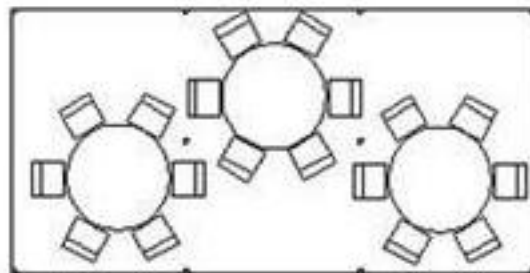

**CRAZY TUNA PARTY RENTALS**

**TENT SIZING AND TABLE CAPACITY CHART**

**12X20 TENT**

3 - 6' TABLES  
24 - CHAIRS

3 - 8' TABLES  
24 - CHAIRS

3 - 48" TABLES  
18 - CHAIRS

## 20X20 TENT

6-6' Tables 48 Chairs

8-6' Tables 52 Chairs

4-60" Tables 32 Chairs

5-8' Tables 48 Chairs

6-8' Tables 54 Chairs

# 20X30 TENT

8-6' Tables 64 Chairs

9-6' Tables 72 Chairs

6-60'' Tables 48 Chairs

7-8' Tables 70 Chairs

8-8' Tables 76 Chairs

100 Chairs

**10- 60" ROUND TABLES – FITS 80 PEOPLE**

**10 – 8' BANQUET TABLES – FITS 100 PEOPLE**