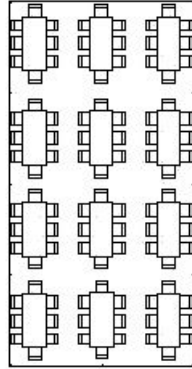

## 20X20 TENT

6-6' Tables 48 Chairs

8-6' Tables 52 Chairs

4-60" Tables 32 Chairs

5-8' Tables 48 Chairs

6-8' Tables 54 Chairs

# 20X30 TENT

8-6' Tables 64 Chairs

9-6' Tables 72 Chairs

6-60'' Tables 48 Chairs

7-8' Tables 70 Chairs

8-8' Tables 76 Chairs

100 Chairs

# 20X40 TENT

10-6' Tables 80 Chairs

12-6' Tables 96 Chairs

10-60" Tables 80 Chairs

10-8' Tables 100 Chairs

10-8' Tables 100 Chairs

130 Chairs

**20X50 TENT**

**10- 60" ROUND TABLES – FITS 80 PEOPLE**

**10 – 8' BANQUET TABLES – FITS 100 PEOPLE**