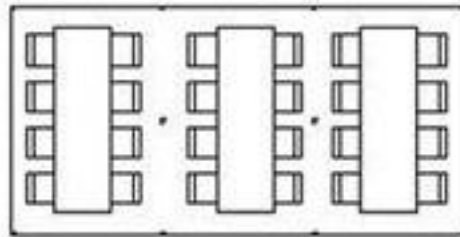

**CRAZY TUNA PARTY RENTALS**

**TENT SIZING AND TABLE CAPACITY CHART**

**12X20 TENT**

3 - 6' TABLES  
24 - CHAIRS

3 - 8' TABLES  
24 - CHAIRS

3 - 48" TABLES  
18 - CHAIRS

## 20X20 TENT

6-6' Tables 48 Chairs

8-6' Tables 52 Chairs

4-60" Tables 32 Chairs

5-8' Tables 48 Chairs

6-8' Tables 54 Chairs

# 20X30 TENT

8-6' Tables 64 Chairs

9-6' Tables 72 Chairs

6-60'' Tables 48 Chairs

7-8' Tables 70 Chairs

8-8' Tables 76 Chairs

100 Chairs

**10- 60" ROUND TABLES – FITS 80 PEOPLE**

**10 – 8' BANQUET TABLES – FITS 100 PEOPLE**