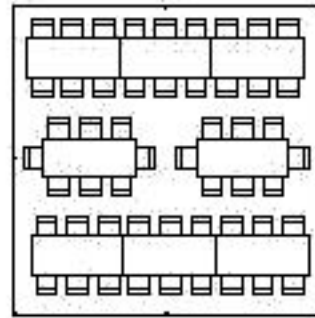

**CRAZY TUNA PARTY RENTALS**

**TENT SIZING AND TABLE CAPACITY CHART**

**12X20 TENT**

3 - 6' TABLES  
24 - CHAIRS

3 - 8' TABLES  
24 - CHAIRS

3 - 48" TABLES  
18 - CHAIRS

## 20X20 TENT

6-6' Tables 48 Chairs

8-6' Tables 52 Chairs

4-60" Tables 32 Chairs

5-8' Tables 48 Chairs

6-8' Tables 54 Chairs

# 20X30 TENT

8-6' Tables 64 Chairs

9-6' Tables 72 Chairs

6-60'' Tables 48 Chairs

7-8' Tables 70 Chairs

8-8' Tables 76 Chairs

100 Chairs

**10- 60" ROUND TABLES – FITS 80 PEOPLE**

**10 – 8' BANQUET TABLES – FITS 100 PEOPLE**