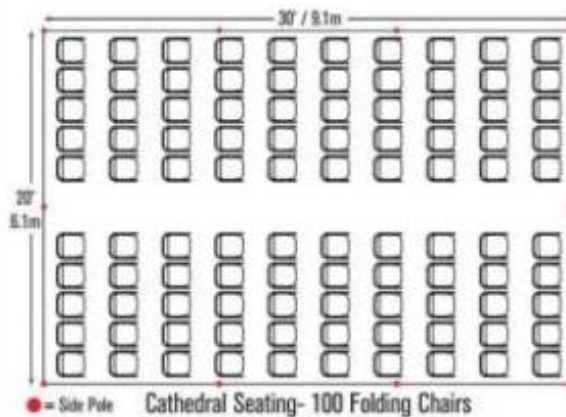

## 20X20 TENT

6-6' Tables 48 Chairs

8-6' Tables 52 Chairs

4-60" Tables 32 Chairs

5-8' Tables 48 Chairs

6-8' Tables 54 Chairs

# 20X30 TENT

8-6' Tables 64 Chairs

9-6' Tables 72 Chairs

6-60'' Tables 48 Chairs

7-8' Tables 70 Chairs

8-8' Tables 76 Chairs

100 Chairs

# 20X40 TENT

10-6' Tables 80 Chairs

12-6' Tables 96 Chairs

10-60" Tables 80 Chairs

10-8' Tables 100 Chairs

10-8' Tables 100 Chairs

130 Chairs

**20X50 TENT**

**10- 60" ROUND TABLES – FITS 80 PEOPLE**

**10 – 8' BANQUET TABLES – FITS 100 PEOPLE**